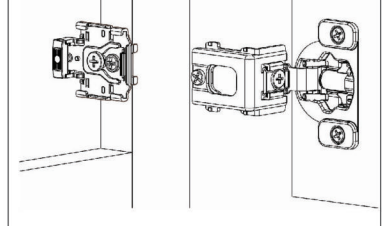

## Exclusively available on B Door Style.

- Removed and reattached quickly without removing any screws.
- Innovative Damping Technology.
- Adjustable Damping Force.

Decorative Cover  
(optional)

With Cover

Diagram 1

Diagram 2

Diagram 3

Diagram 4

Diagram 5