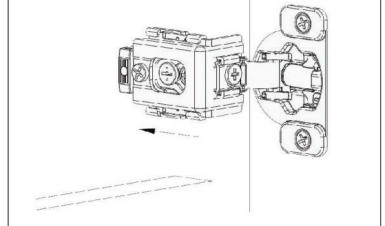

## Exclusively available on B Door Style.

- Removed and reattached quickly without removing any screws.
- Innovative Damping Technology.
- Adjustable Damping Force.

Decorative Cover  
(optional)

With Cover

Diagram 1

Diagram 2

Diagram 3

Diagram 4

Diagram 5