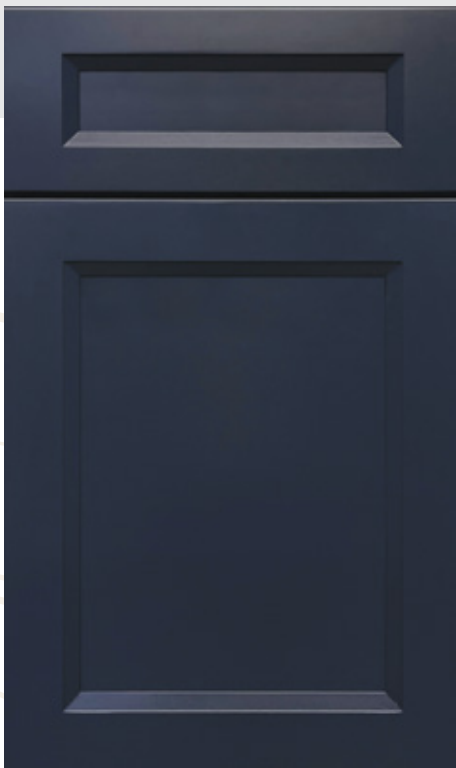

B7 Naval

Featuring upgraded Clip-on Door Hinge exclusively available in our B-series with Pebble (B6), and Naval (B7) paint colors.*

*Note: ONLY available at limited authorized J&K wholesalers.

*Note: Natural wood characteristics such as gum pockets, streaks and pin knots may be visible, particularly with some of our light paints. These characteristics tend to be more pronounced on the backs of our drawers and doors.

*Note: The photography and color samples shown in this catalog/specbook have been reproduced as accurately as printing technologies permit and are for representation only. To ensure the highest satisfaction, we strongly recommend you view an actual product sample prior to ordering cabinetry.