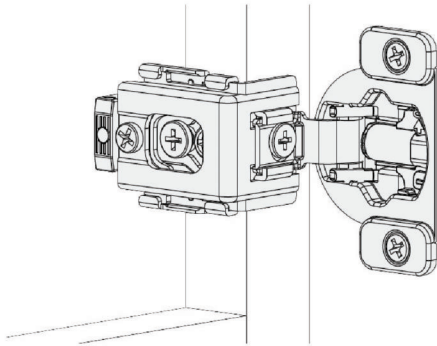

PIVOT-PRO Clip-On Hinge

Exclusively available on B Door Style.

- Removed and reattached quickly without removing any screws.
- Innovative Damping Technology.
- Adjustable Damping Force.