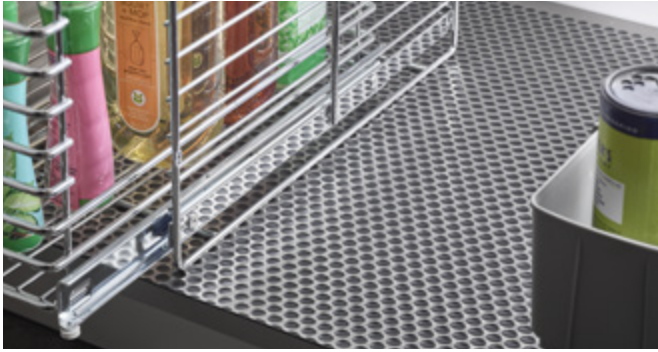

Under Sink Mats

Kitchen Organization

- > Adds a beautiful and durable protective surface for your cabinet
- > Cut-to-size to fit in sink cabinet
- > Unique dimples collect up to 1 gallon water per 6 square feet
- > W × L: 625 × 1150 mm (24 5/8" × 45 1/4")
- > Material: Polystyrene
- > Color: Gray